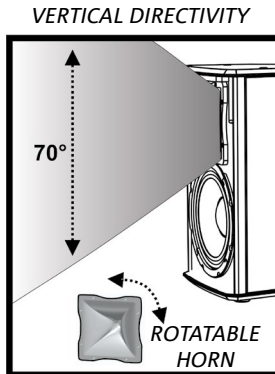

The warnings in this manual must be observed together with the "USER MANUAL - Section 2".

Le avvertenze nel presente manuale devono essere osservate congiuntamente al "MANUALE D'USO - Sezione 2".

Die Warnungen in diesem Handbuch müssen in Verbindung mit der "BEDIENUNGSANLEITUNG - Abschnitt 2" beachtet werden".

Les avertissements spécifiés dans ce manuel doivent être respectés ainsi que les "CARACTERISTIQUES TECHNIQUES -Section 2"

Las advertencias del presente manual se deben tener en cuenta conjuntamente con las del "MANUAL DEL USUARIO" - Sección 2".