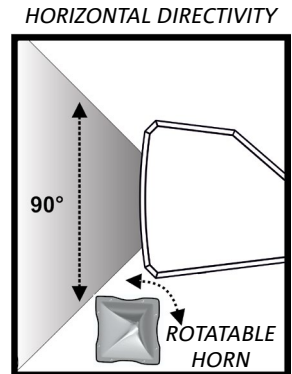

The warnings in this manual must be observed together with the "USER MANUAL - Section 2".

Le avvertenze nel presente manuale devono essere osservate congiuntamente al "MANUALE D'USO - Sezione 2".

Die Warnungen in diesem Handbuch müssen in Verbindung mit der "BEDIENUNGSANLEITUNG - Abschnitt 2" beachtet werden".

Les avertissements spécifiés dans ce manuel doivent être respectés ainsi que les "CARACTERISTIQUES TECHNIQUES -Section 2"

Las advertencias del presente manual se deben tener en cuenta conjuntamente con las del "MANUAL DEL USUARIO" - Sección 2".