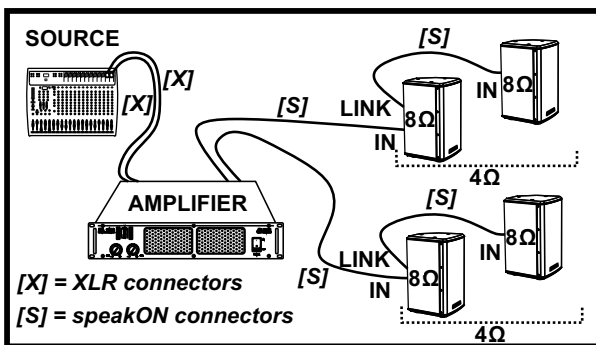

IN/LINK SECTION

USAGE EXAMPLE (FOR INFORMATION ONLY)

ATTENZIONE: Per l'installazione e l'uso degli accessori è obbligatorio fare riferimento al manuale completo disponibile all'indirizzo: www.dbtechnologies.com. Ogni altro uso è proibito.
CAUTION: For installation and the usage of the accessories is mandatory to refer to the complete user manual, available on: www.dbtechnologies.com, Any other usage is prohibited.

Scan with your QR Reader
App to download the
complete User Manual!

Caratteristiche, specifiche e aspetto dei prodotti sono soggetti a possibili cambiamenti senza previa comunicazione. dBTechnologies si riserva il diritto di apportare cambiamenti o miglioramenti nel design o nelle lavorazioni senza assumersi l'obbligo di cambiare o migliorare anche i prodotti precedentemente realizzati.
Features, specification and appearance of products are subject to change without notice. dBTechnologies reserves the right to make changes or improvements in design or manufacturing without assuming any obligation change or improve products previously manufactured.