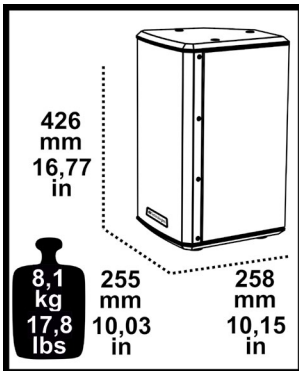

The warnings in this manual must be observed together with the "USER MANUAL - Section 2".

Le avvertenze nel presente manuale devono essere osservate congiuntamente al "MANUALE D'USO - Sezione 2".

Die Warnungen in diesem Handbuch müssen in Verbindung mit der "BEDIENUNGSANLEITUNG - Abschnitt 2" beachtet werden".

Les avertissements spécifiés dans ce manuel doivent être respectés ainsi que les "CARACTERISTIQUES TECHNIQUES -Section 2"

Las advertencias del presente manual se deben tener en cuenta conjuntamente con las del "MANUAL DEL USUARIO" - Sección 2".